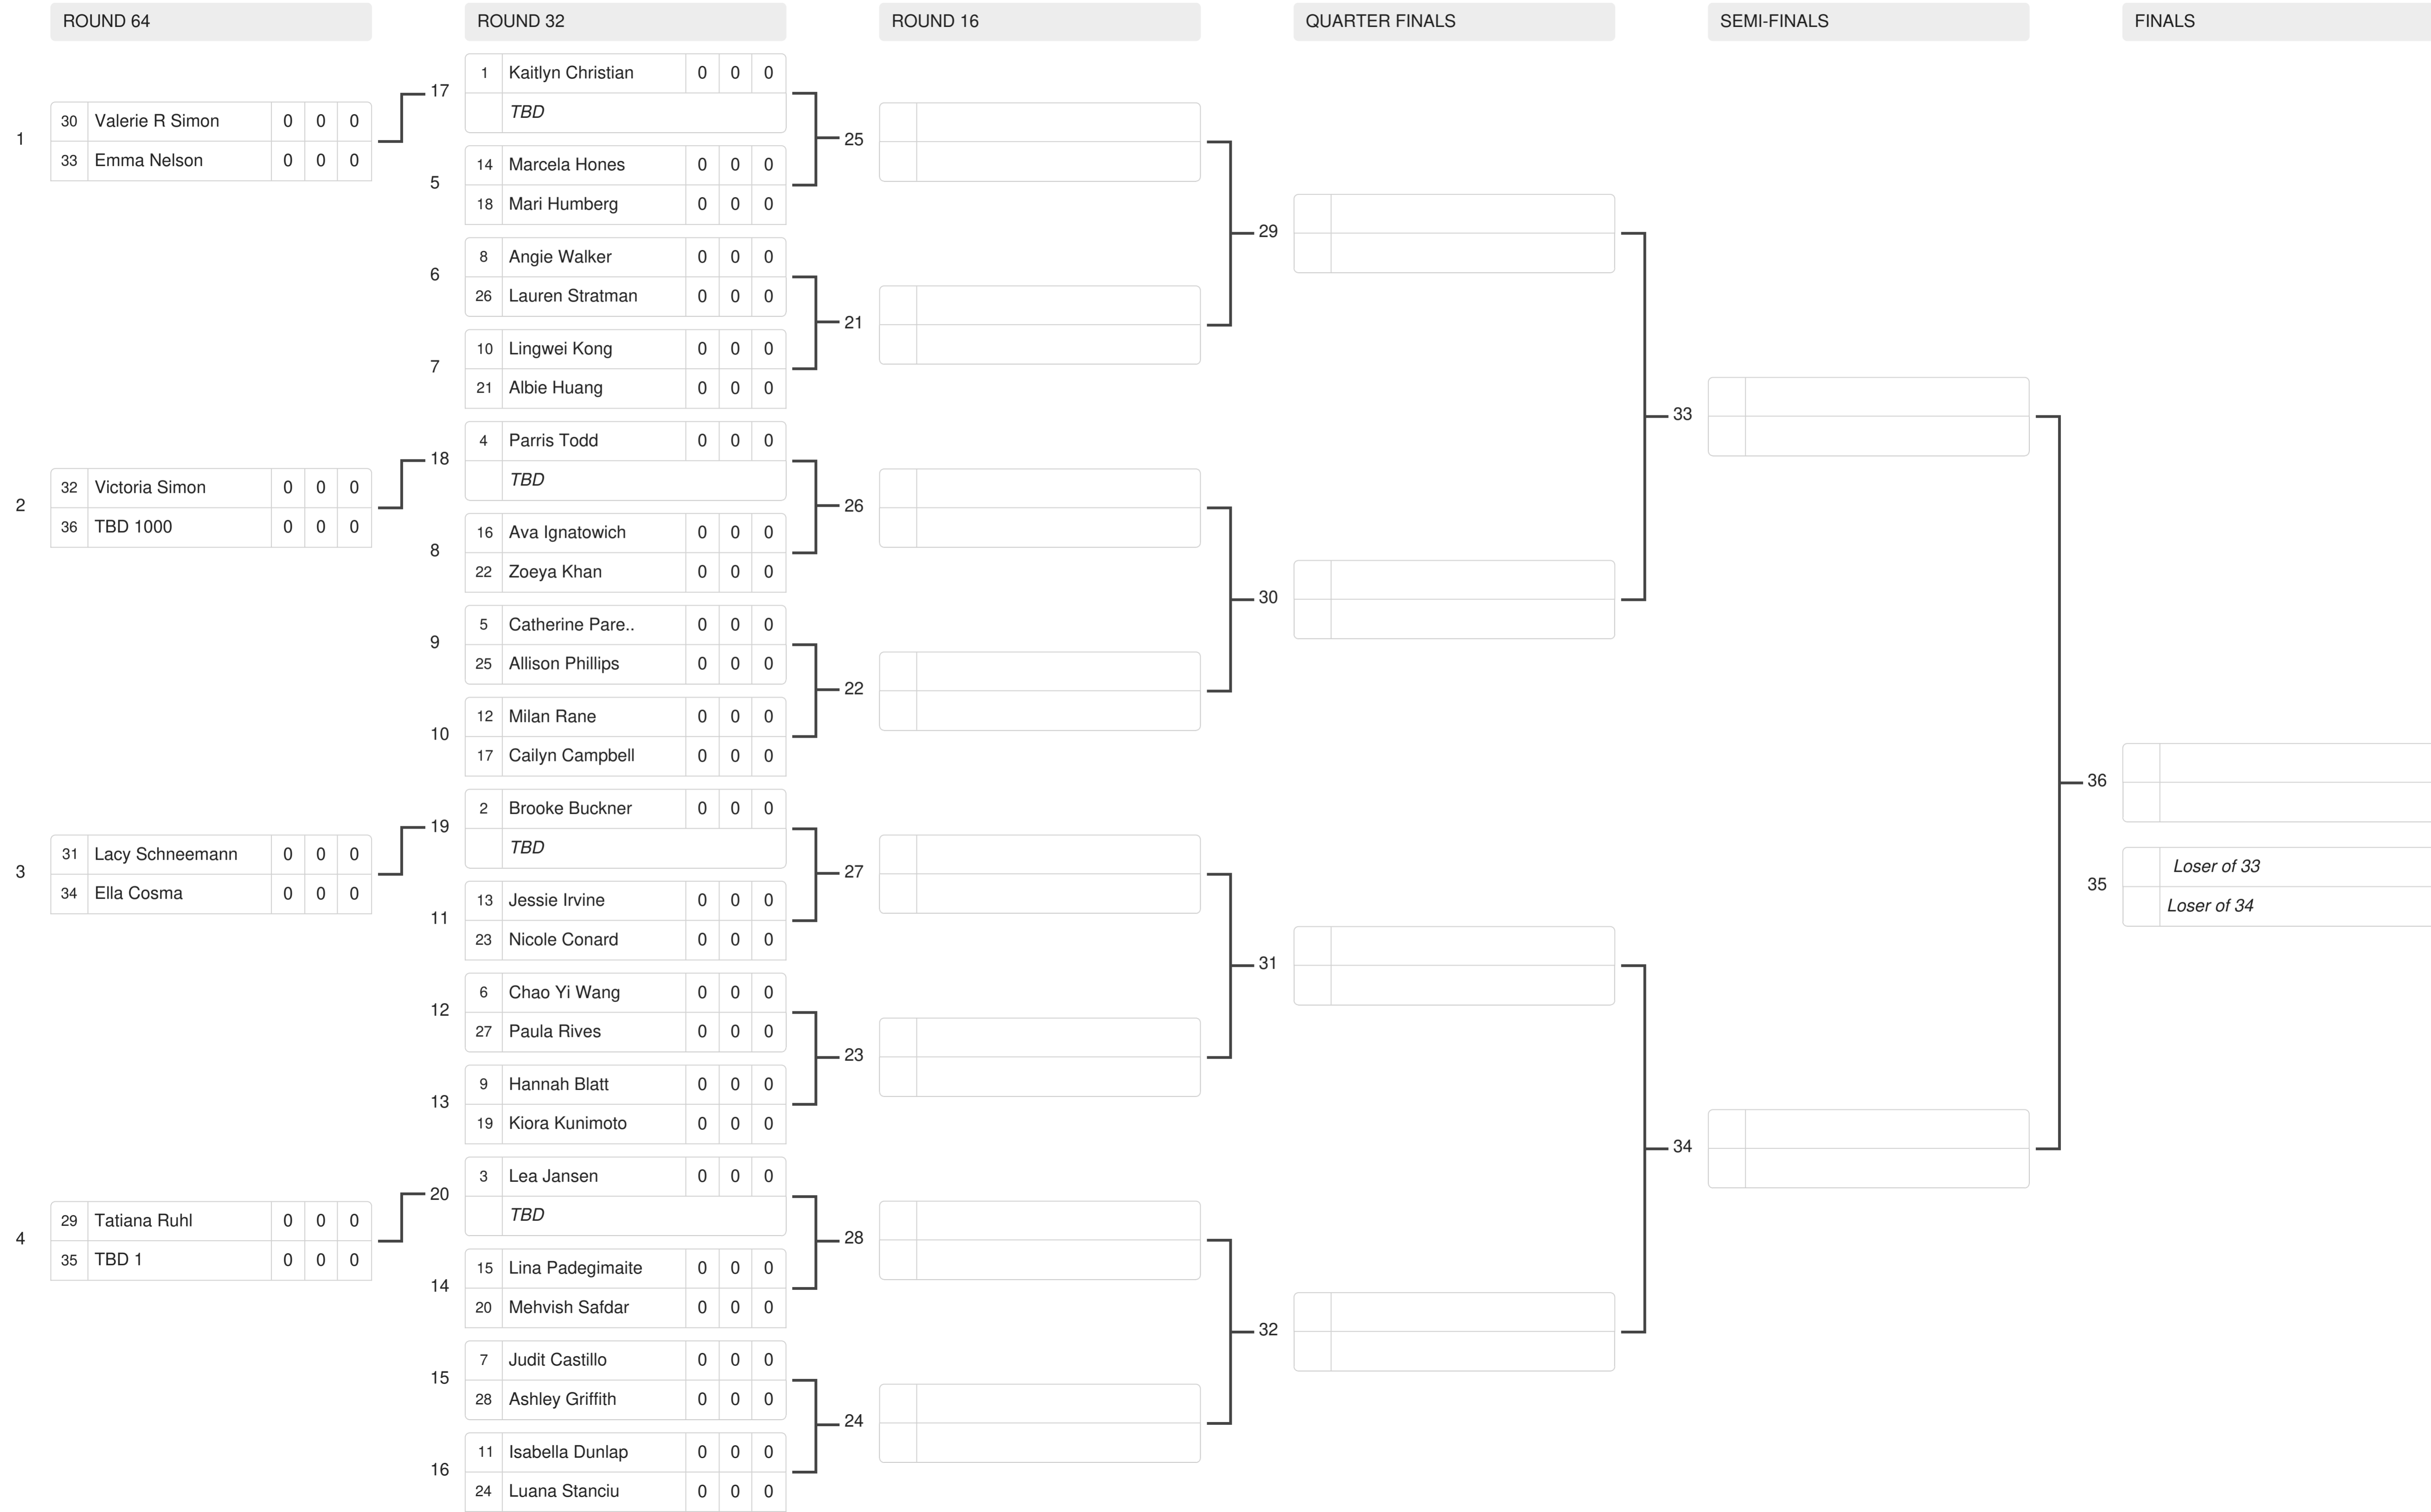

36 Players

ROUND 64

ROUND 32

ROUND 16

QUARTER FINALS

SEMI-FINALS

FINALS

1