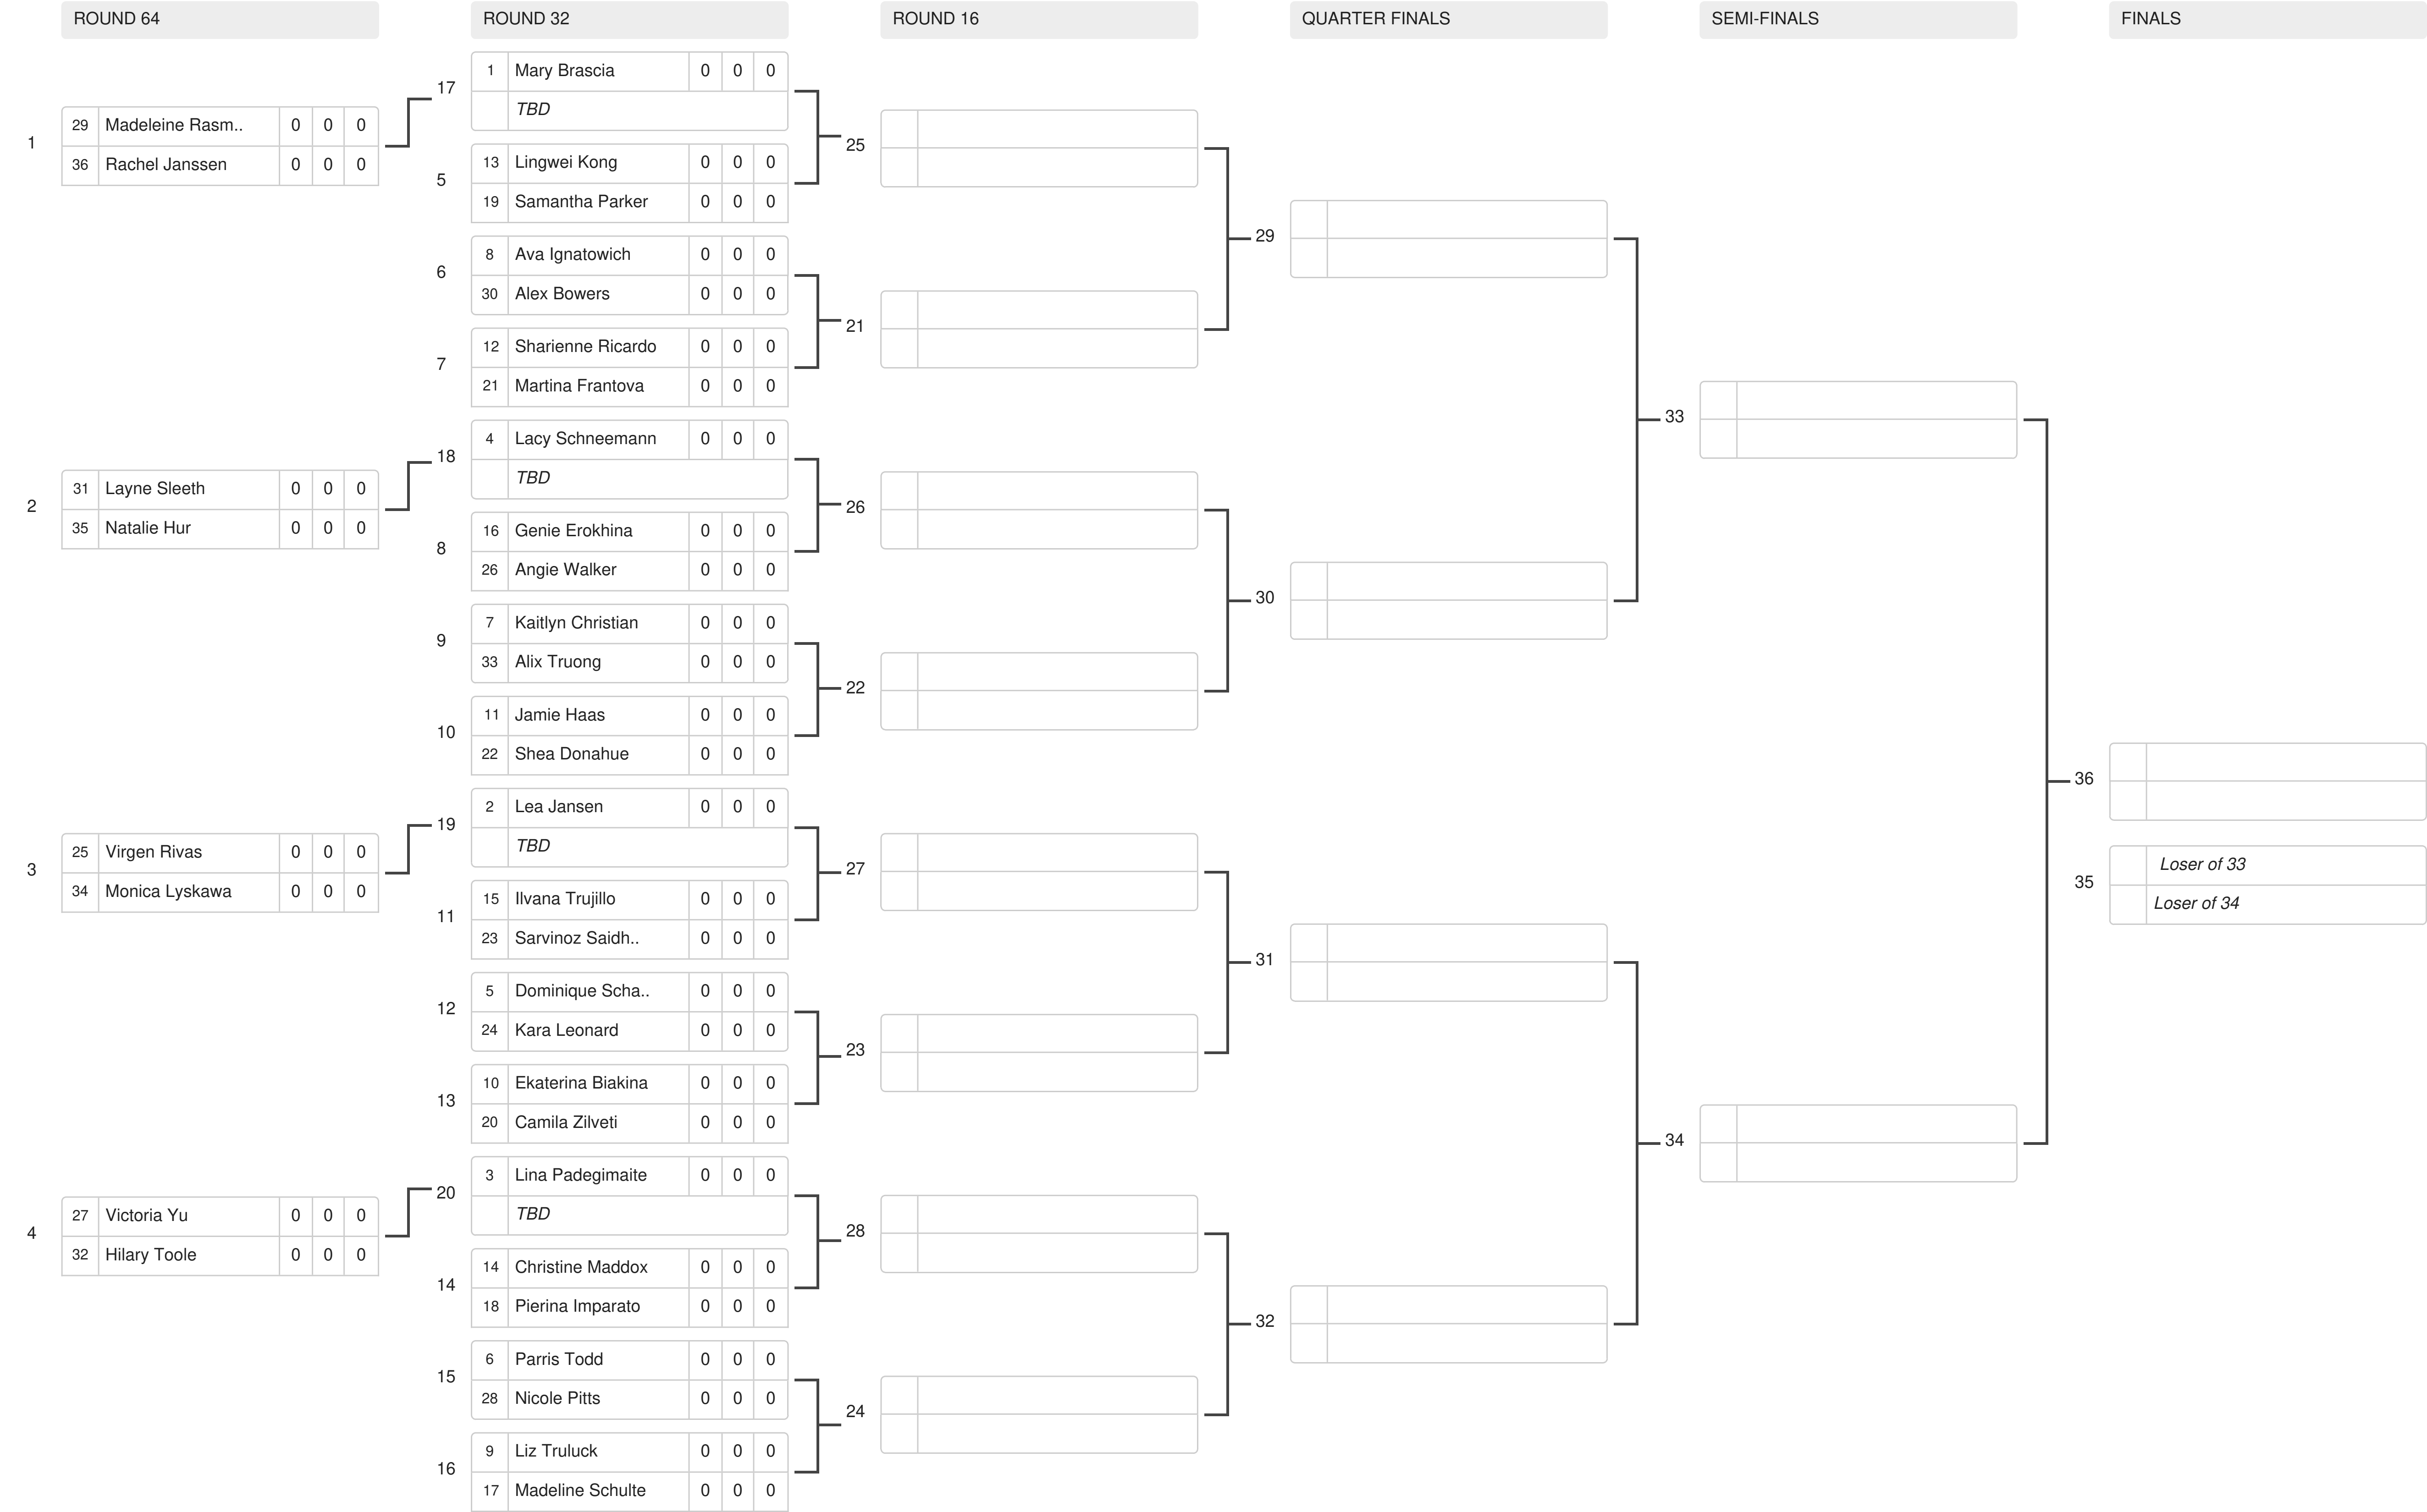

36 Players

ROUND 64

ROUND 32

ROUND 16

QUARTER FINALS

SEMI-FINALS

FINALS

1